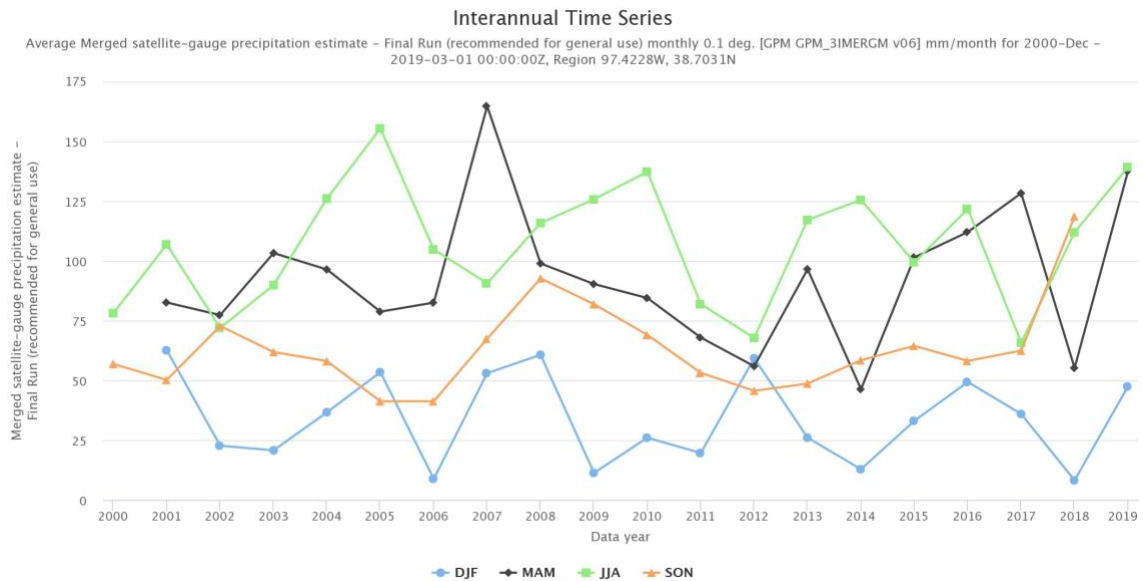

# Global Precipitation Measurement Mission

GPM.NASA.GOV / EDUCATION

TWITTER.COM / NASA\_RAIN

FACEBOOK.COM / NASA.RAIN

*Location of Gypsum, Kansas/ Image credit: Google Maps*

*Global Precipitation Measurement Seasonal Precipitation Data for Gypsum, Kansas*