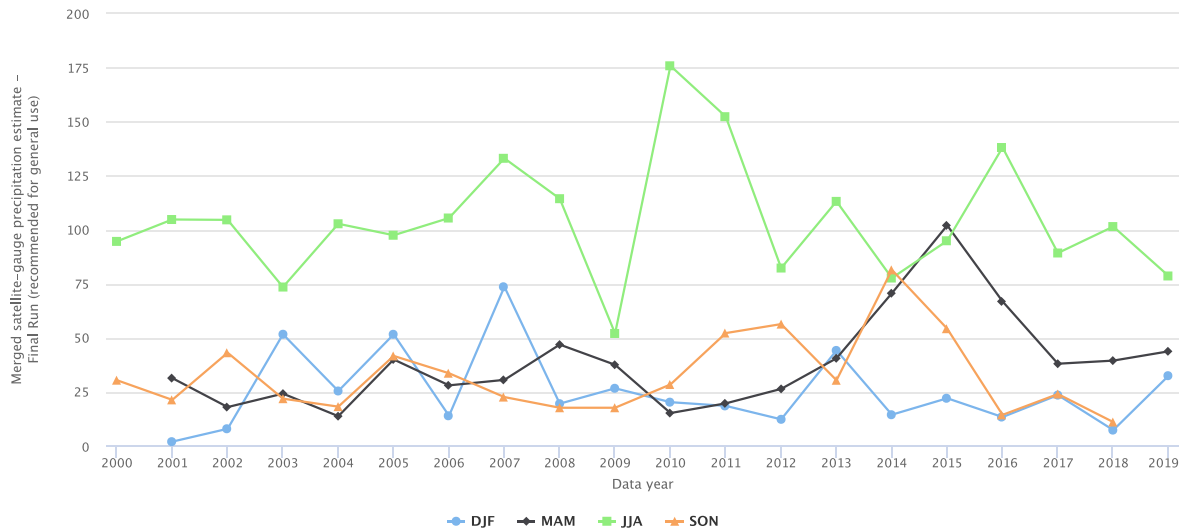

Highcharts.com

Global Precipitation Measurement Seasonal Precipitation Data for Sargodha, Pakistan

GPM.NASA.GOV / EDUCATION